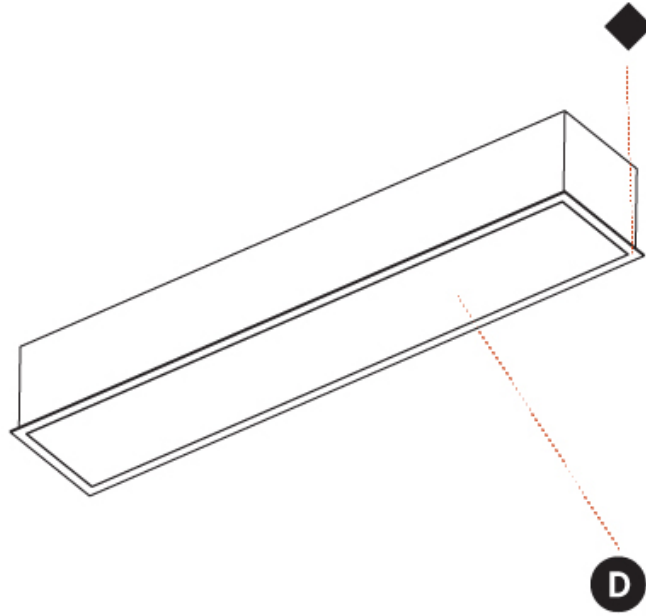

PI2 WHITELINE RECESSED

A37557-

PROJECT _____

TYPE _____

SPECIFIER _____

QUANTITY _____

DATE _____